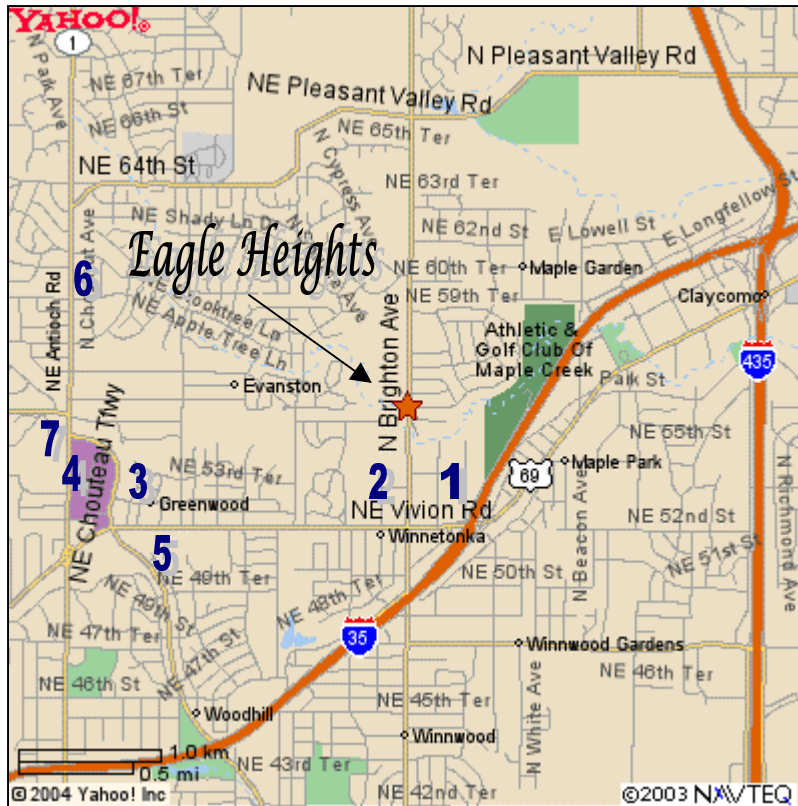

Eagle Heights Baptist Church & Christian School

5600 N. Brighton
Kansas City, MO 64119
(816) 454-7410

Directions to Eagle Heights

1. North to I-435 Across the Missouri River to **Parvin Road** exit (this is the main exit for Worlds of Fun Amusement Park). West on **Parvin Road** to **N. Brighton**, North 17 blocks to the church at **5600 N. Brighton**
2. North on I-35 across the Missouri River. The sign reads **I-35 Des Moines**. Exit on **N. Brighton**. Turn North 7 blocks to the church at **5600 N. Brighton**.

AREA RESTAURANTS

1. Sonic Drive-In
2. Subway
3. Wendy's
4. FooKee Chinese Buffet
5. Taco Bell
6. Burger King
7. Godfather's Pizza